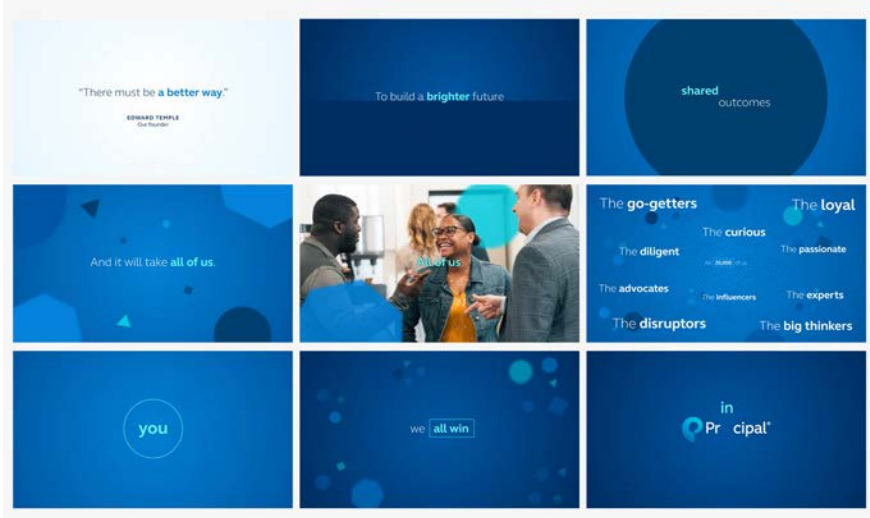

TITLE

“All In” Rally Cry

CLIENT

Principal

FIRM

Principal Content
Studio

CONTRIBUTORS

Katie Babcock
Brant Bumgarner
McLean Jinkinson
Katie Parker
Joe Rounseville
Diane Van Wyngarden