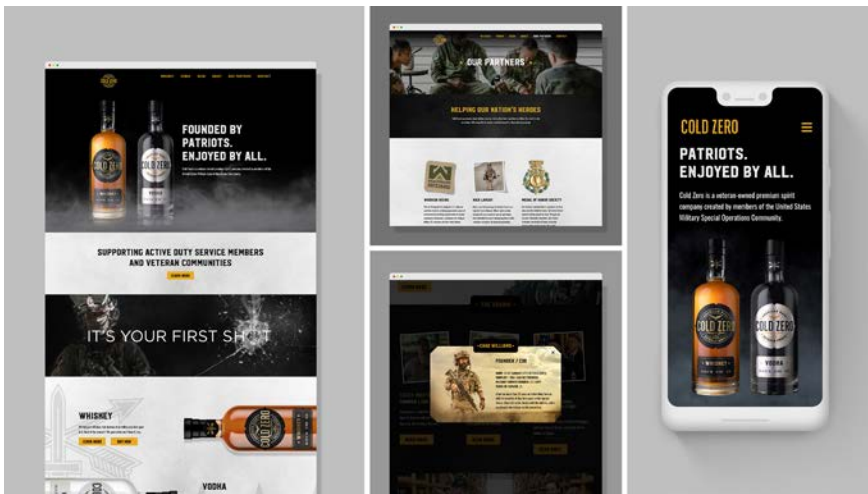

TITLE

Cold Zero Website

CLIENT

Cold Zero

FIRM

FUEL

CONTRIBUTORS

Bill Bollman

John Allen

Grant Cushman

Alex Schmidt

Kipp Miller

Blaine Rittmer

Kris Fassler

Casey Maxted

Chad Williams

Benjamin Bunn

Leroy Petry