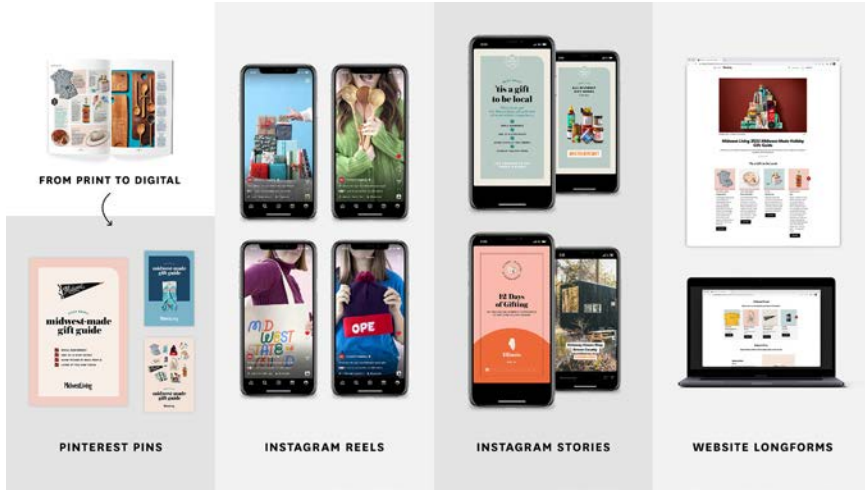

TITLE

Midwest Living
Gift Guide

FIRM

Dotdash Meredith
Travel Marketing and
Midwest Living

CONTRIBUTORS

Mary-Beth Rouse
Erin Keeffer
Ruby Pierce
Joie Probst
Hannah Agran
Allison Vancura
Julia Sayers-Gokhale