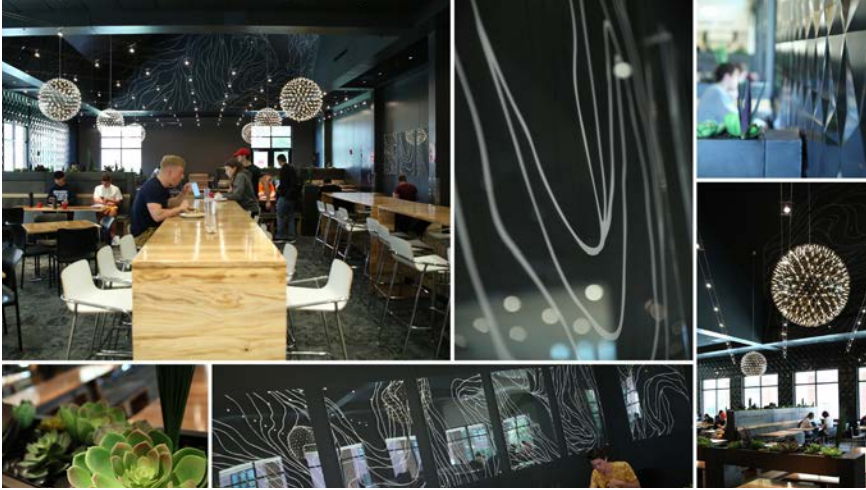

TITLE

Union Drive Marketplace
“Night” Room

CONTRIBUTORS

Scott Helms
Megan Halsch

CLIENT

Iowa State University

FIRM

Flying Hippo