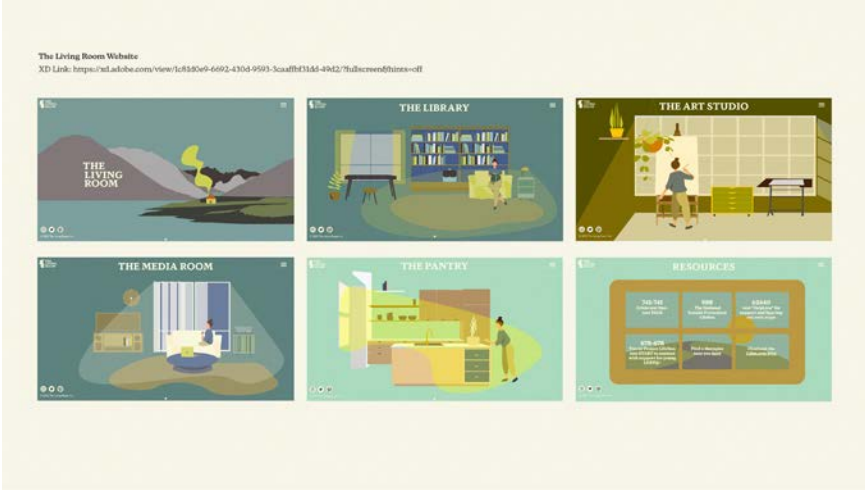

TITLE

The Living Room Website

STUDENT

Megan Duvick

SCHOOL

University of
Northern Iowa