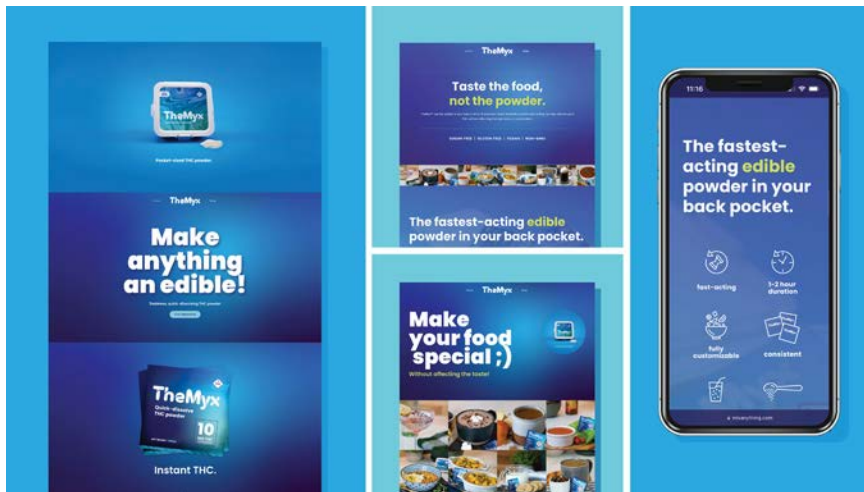

**TITLE**

**Batch Extracts  
Website**

**CONTRIBUTORS**

**Jenn State  
Heather Stuck**

**CLIENT**

**Batch Extracts**

**FIRM**

**Black Tie Creative**