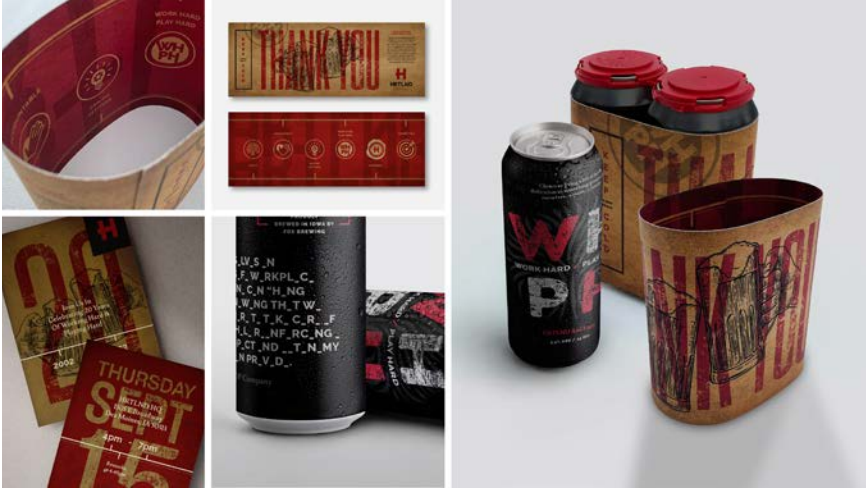

**CLIENT**

**Wilson's Orchard  
& Farm**

**FIRM**

**Jonah Terry**

---

**TITLE**

**20th Anniversary Two  
Pack Hug Wrap**

**CONTRIBUTORS**