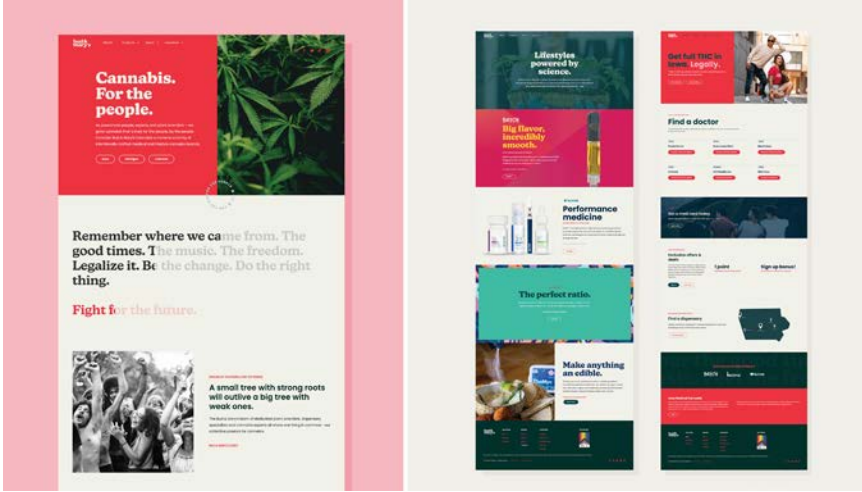

**TITLE**

**Batch Extracts  
Website**

**CONTRIBUTORS**

**Jenn State  
Heather Stuck**

**CLIENT**

**Batch Extracts**

**FIRM**

**Black Tie Creative**

---

**TITLE**

TheMyx Website

**CONTRIBUTORS**

Jenn State  
Heather Stuck

**CLIENT**

TheMyx

**FIRM**

Black Tie Creatives

**TITLE**

**Bud & Mary's Website**

**CONTRIBUTORS**

**Jenn State  
Heather Stuck  
Julian State**

**CLIENT**

**Bud & Mary's**

**FIRM**