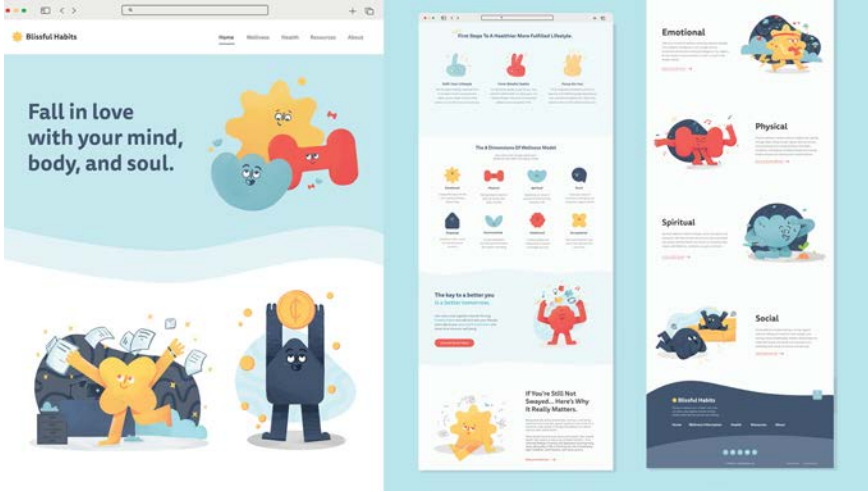

TITLE
Blissful Habits

STUDENT
Kira Bliss

SCHOOL
Iowa State University