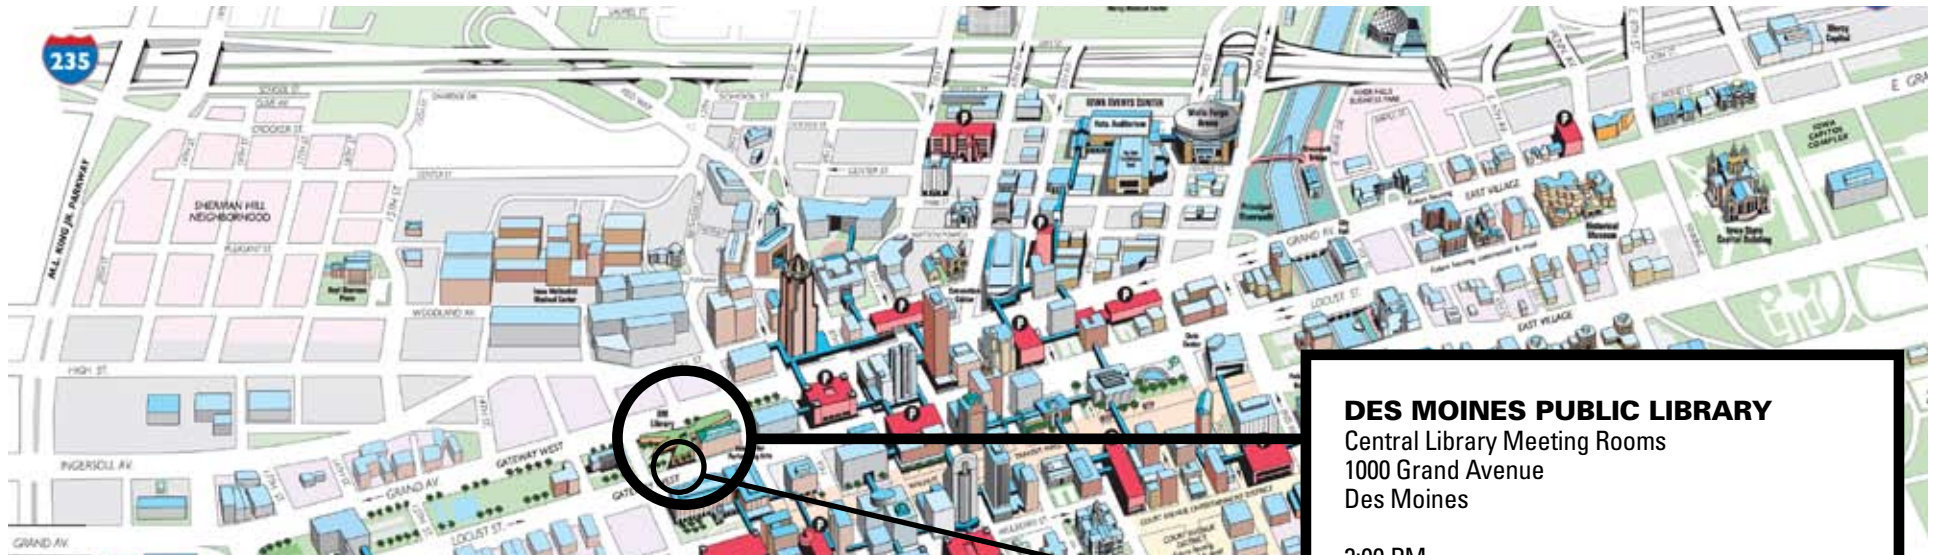

ADAI

Art Directors Association of Iowa
2010 STUDENT DESIGN EXHIBITION

SATURDAY, MARCH 27, 2010
2:00 PM

LOCATION

DES MOINES PUBLIC LIBRARY

Central Library Meeting Rooms
1000 Grand Avenue
Des Moines

2:00 PM

Please use the Locust Street (south) entrance.

PARKING OPTIONS

1 **RAMPS** **P**

9th & Grand Avenue, 9th & High Street, 8th & Mulberry, and the Allied Insurance parking ramp at the intersection of 12th and Walnut Street.

2 **METERS**

Our event is on a Saturday, so meters are free. There are nineteen 2-hour parking meters on Locust Street. There are seven 4-hour parking meters on 12th Street. Along the north side of the library on Grand Avenue, there are 13 four-hour parking meters and 7 two-hour parking meters.

*On the day of our event the library closes at 5PM. If any cars remain in the library parking garage after hours, they will be locked inside and ticketed. They can be picked up the following day.